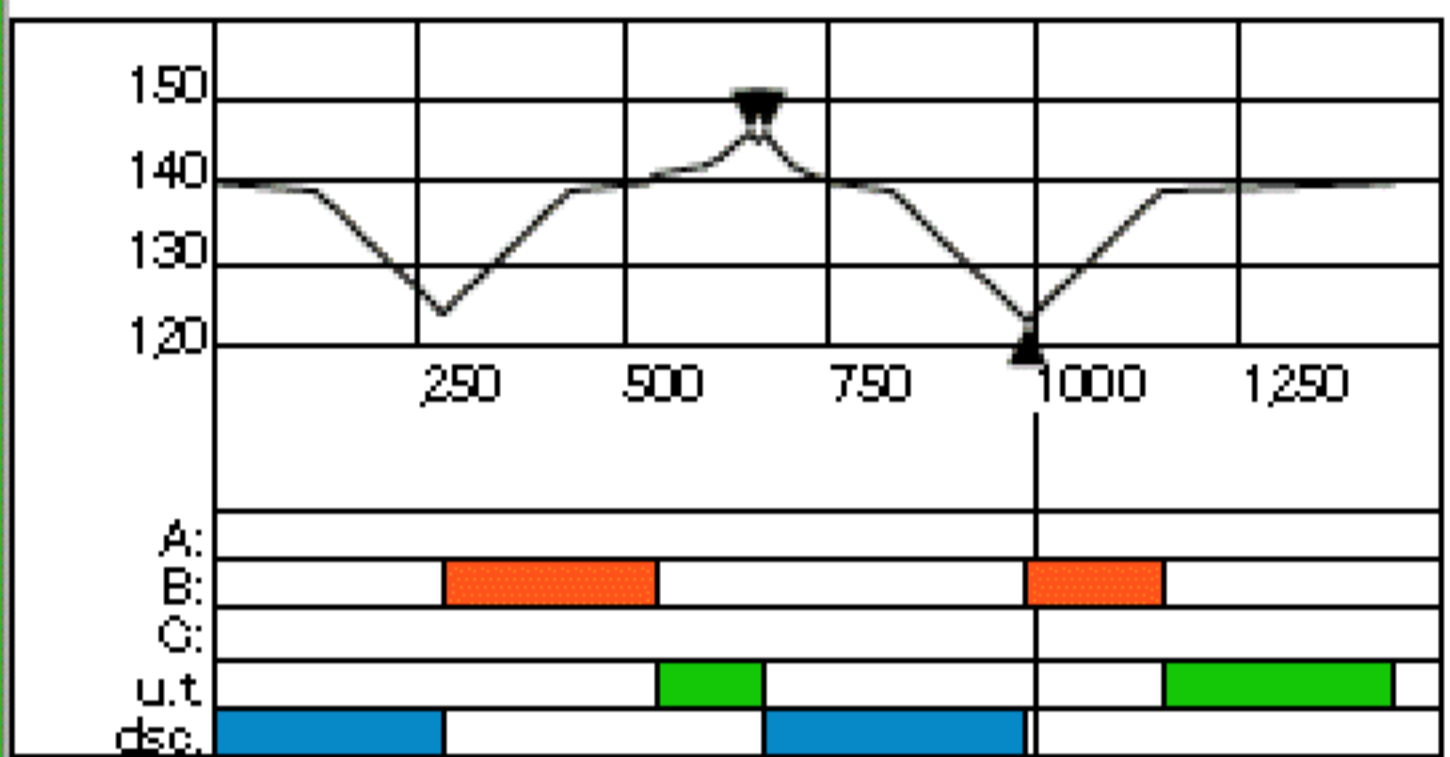

Äänekoski 1400 m

Course length:	1438m	Height Difference (HD):	23m	Lowest point:	123m
Category:		Maximum Climb (MC):	17m	Highest point:	146m
Competition Level:		Total Climb (TC):	40m		

AANEKOSKI
LIKUNTAPUISTO
FIS
SPRINTTILATU 1.4 KM

1:5000/2,5m