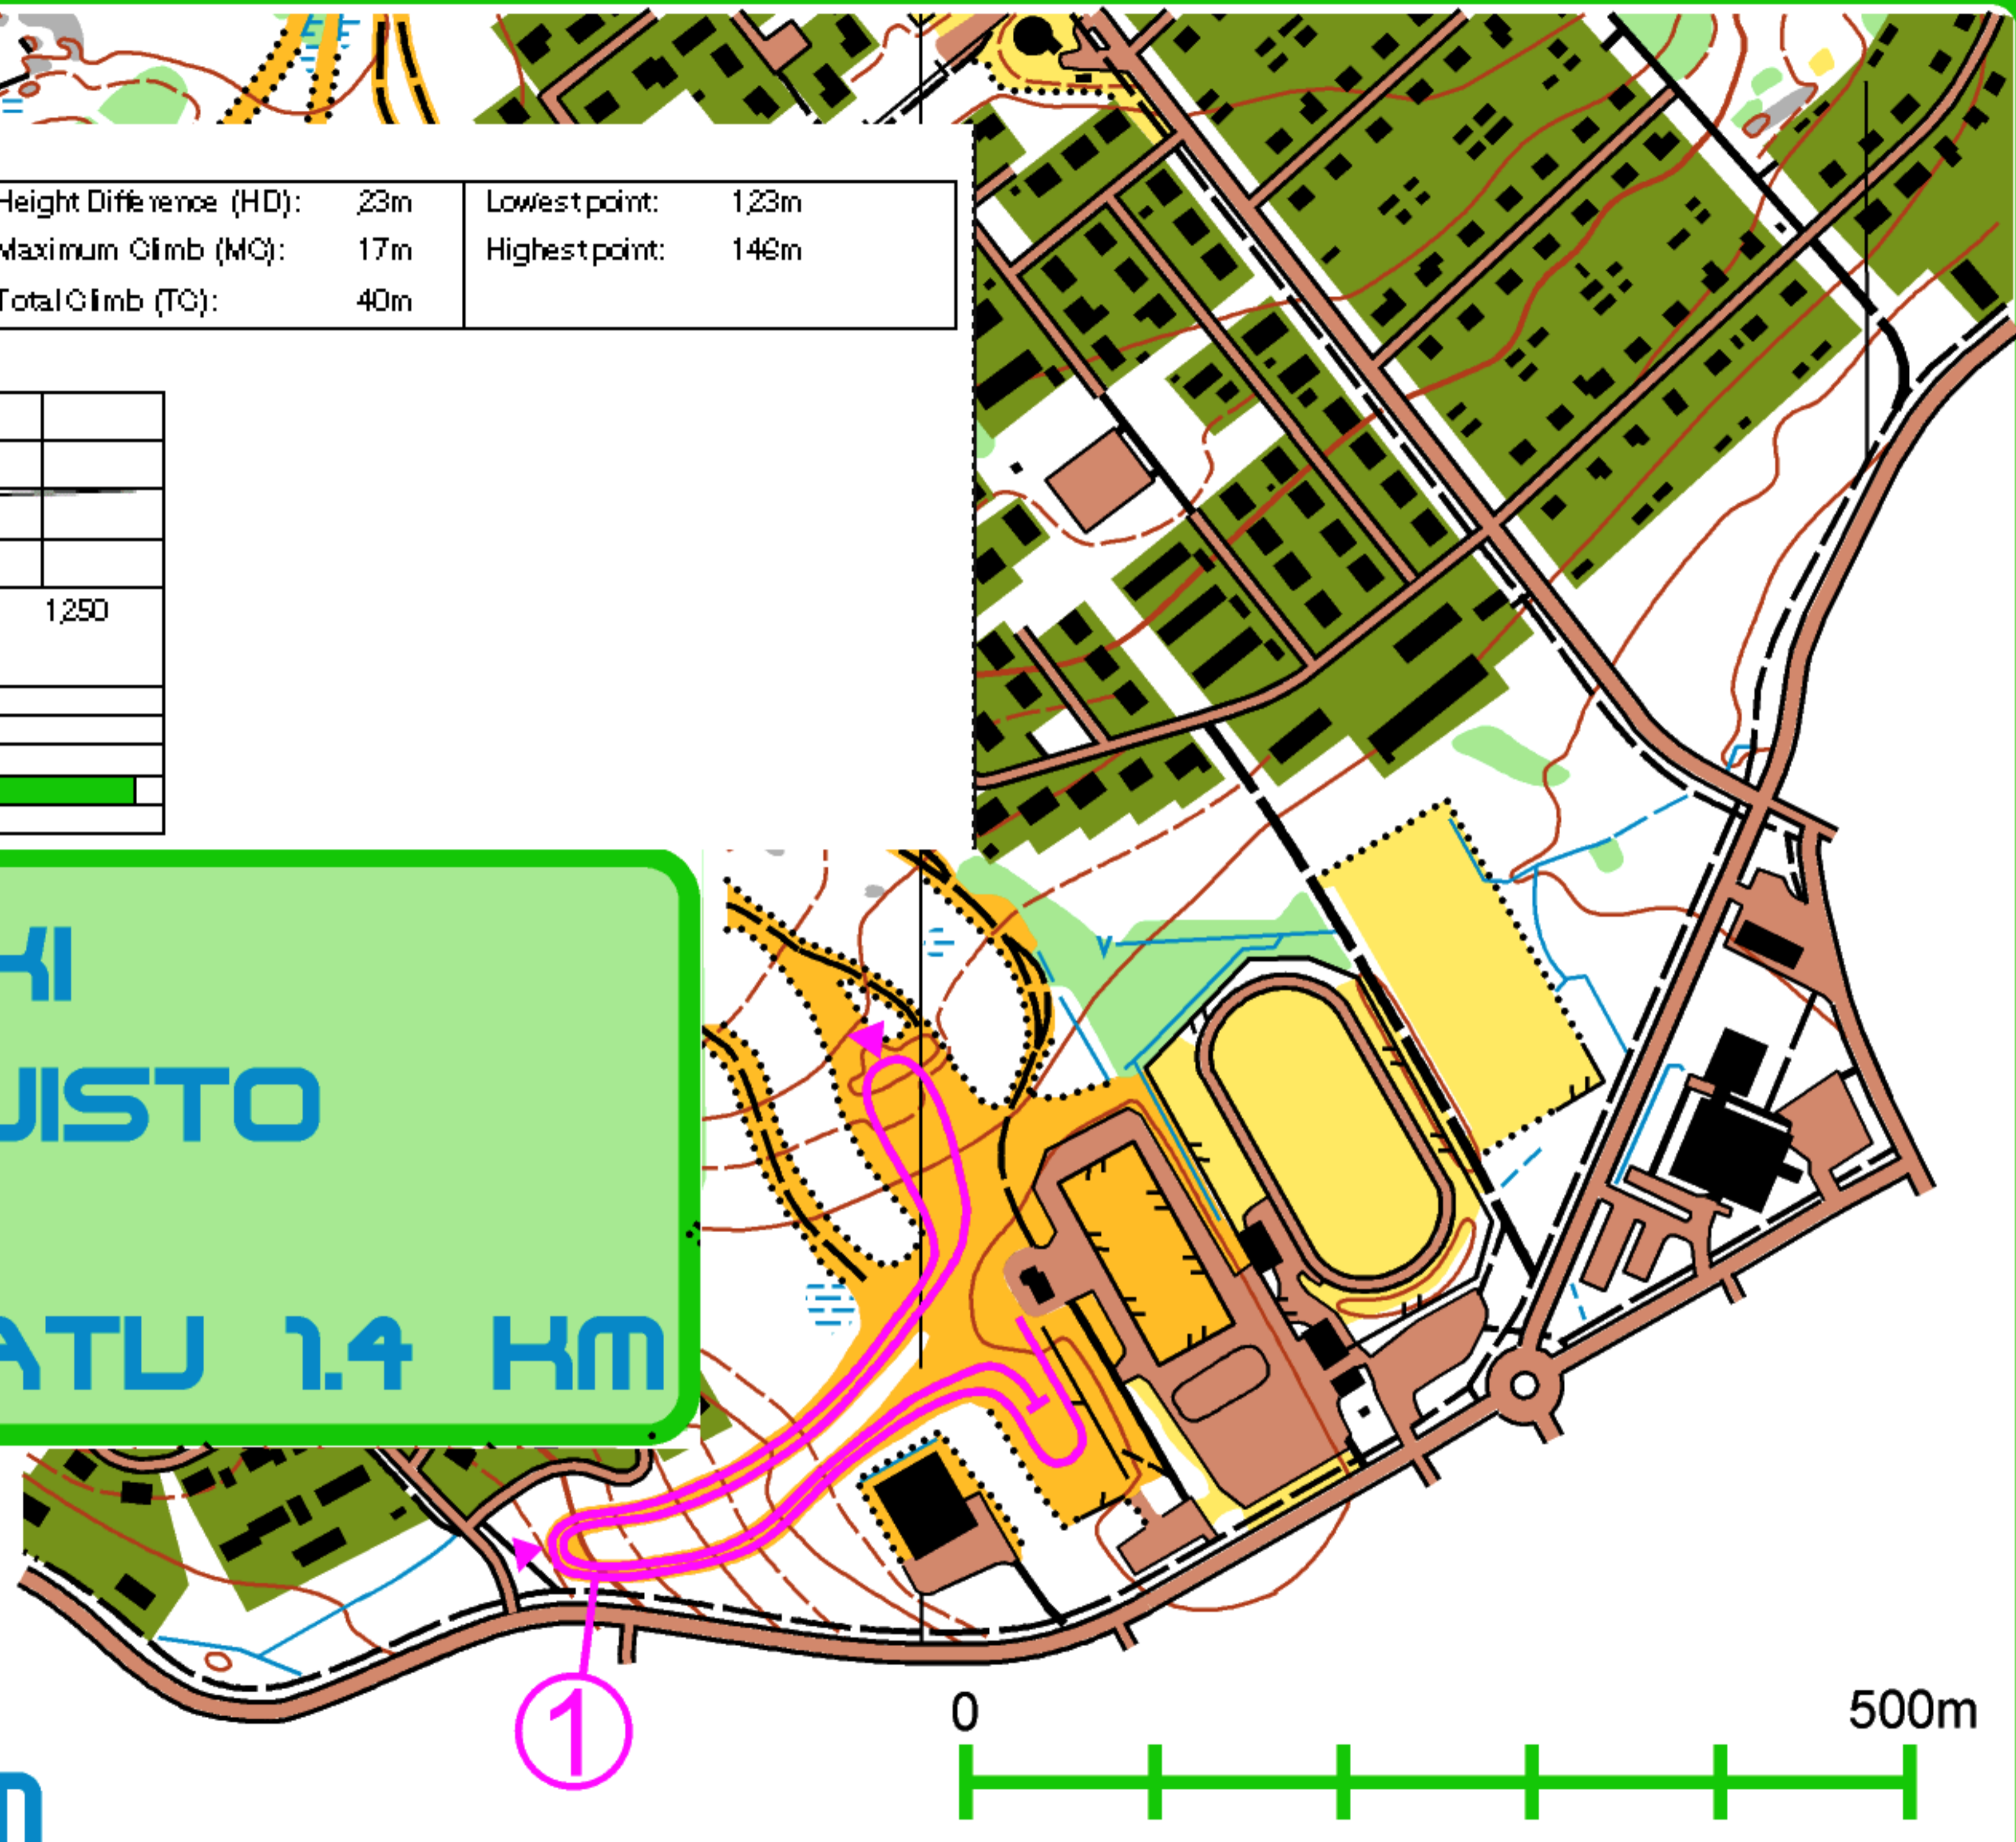

Äänekoski 1400 m

Course length:	1438m	Height Difference (HD):	23m	Lowest point:	123m
Category:		Maximum Climb (MC):	17m	Highest point:	146m
Competition Level:		Total Climb (TC):	40m		

AANEKOSKI
LIKUNTAPUISTO
FIS
SPRINTTILATU 1.4 KM

1:5000/2,5m